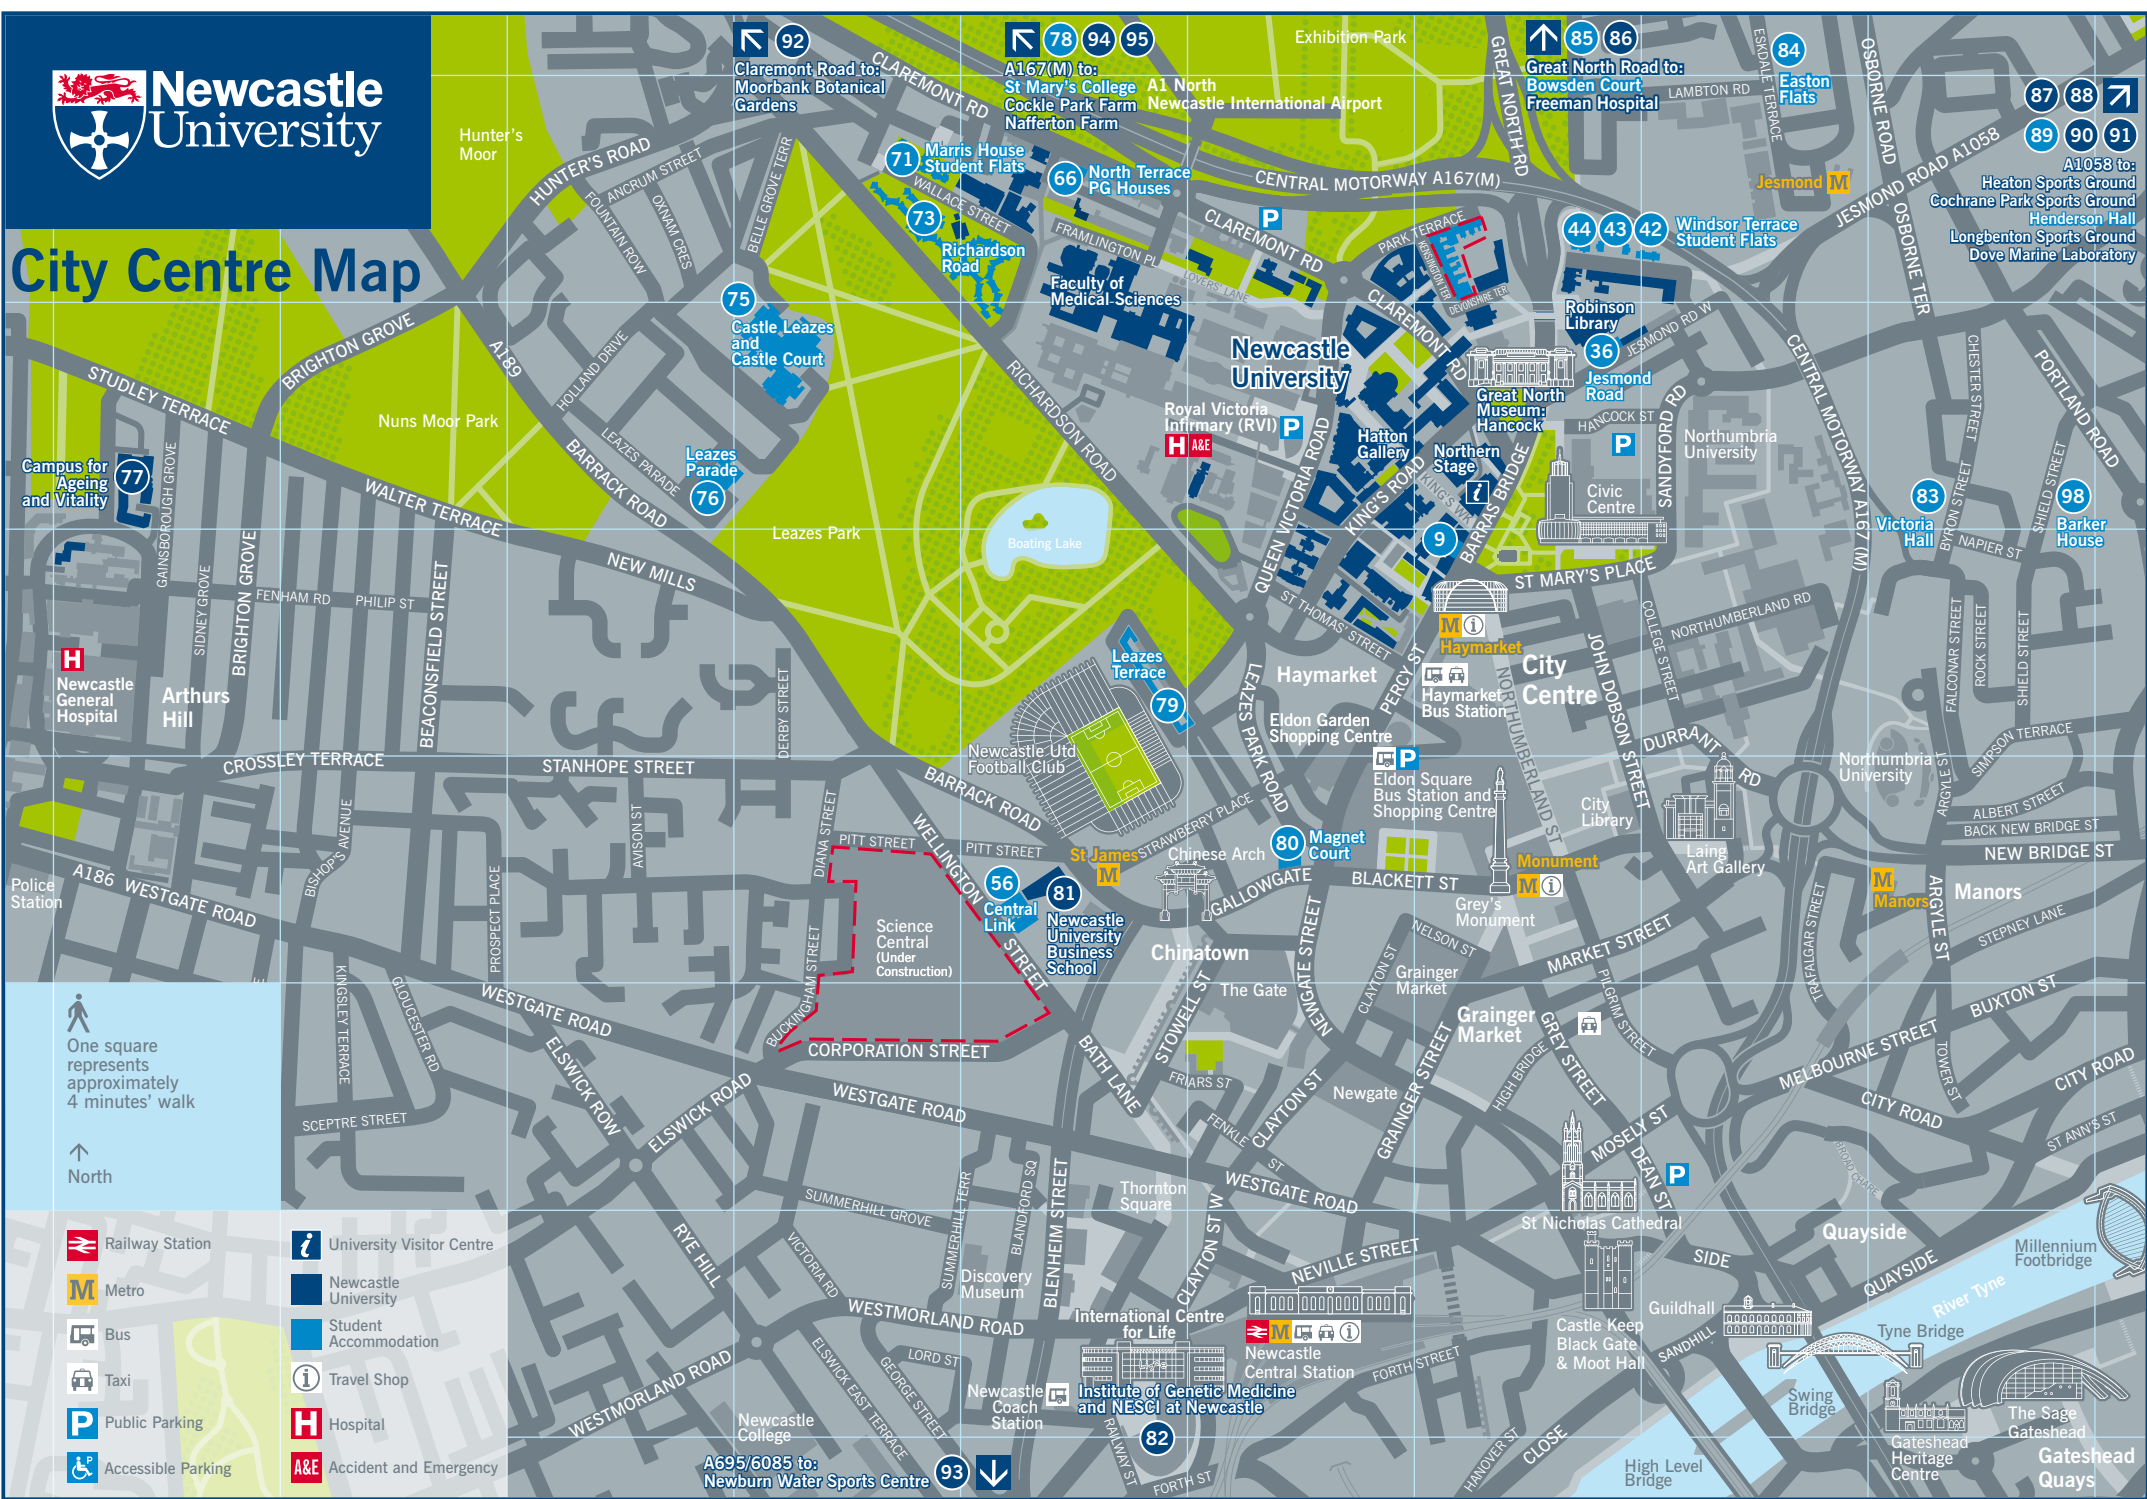

City Centre Map

 One square represents approximately 4 minutes' walk
 North

- | | |
|--|---|
|  Railway Station |  University Visitor Centre |
|  Metro |  Newcastle University |
|  Bus |  Student Accommodation |
|  Taxi |  Travel Shop |
|  Public Parking |  Hospital |
|  Accessible Parking |  Accident and Emergency |

Campus Map

One square represents approximately 2 minutes' walk	Main pedestrian access to campus
North	Main pedestrian routes through campus
Newcastle University's campus is accessible except where marked	

Aerial Location Map

Travel Directions

Road (private transport)

The University is based right in the city centre. From the north or south follow the A1 towards Newcastle. Leave the A1 (Newcastle Western Bypass) at the junction with the A167/A696 and follow signs for the 'City Centre'. From the A167 take the exit marked 'Universities, RVI and Eldon Square', which brings you on to Clarendon Road. From the west follow the A69 to the junction with the A1, and then take the A1 northbound. Leave the A1 at the next junction, signposted 'City (West), Westerhope B6324'. Follow signs for the 'City Centre A167'. Leave at the exit marked 'Universities, RVI and Eldon Square', which brings you on to Clarendon Road.

Parking

Parking is limited around the University. The public car parks on Clarendon Road (NE1 7RU) and Queen Victoria Road (NE1 4LP) are the closest to campus. City centre NCP car parks are located on John Dobson Street (NE1 8HL), New Bridge Street (NE1 8AB), and Carlol Square (NE1 6UL). As the city centre is a busy place to park, one option is to park at a nearby Metro station and travel to the University by Metro.