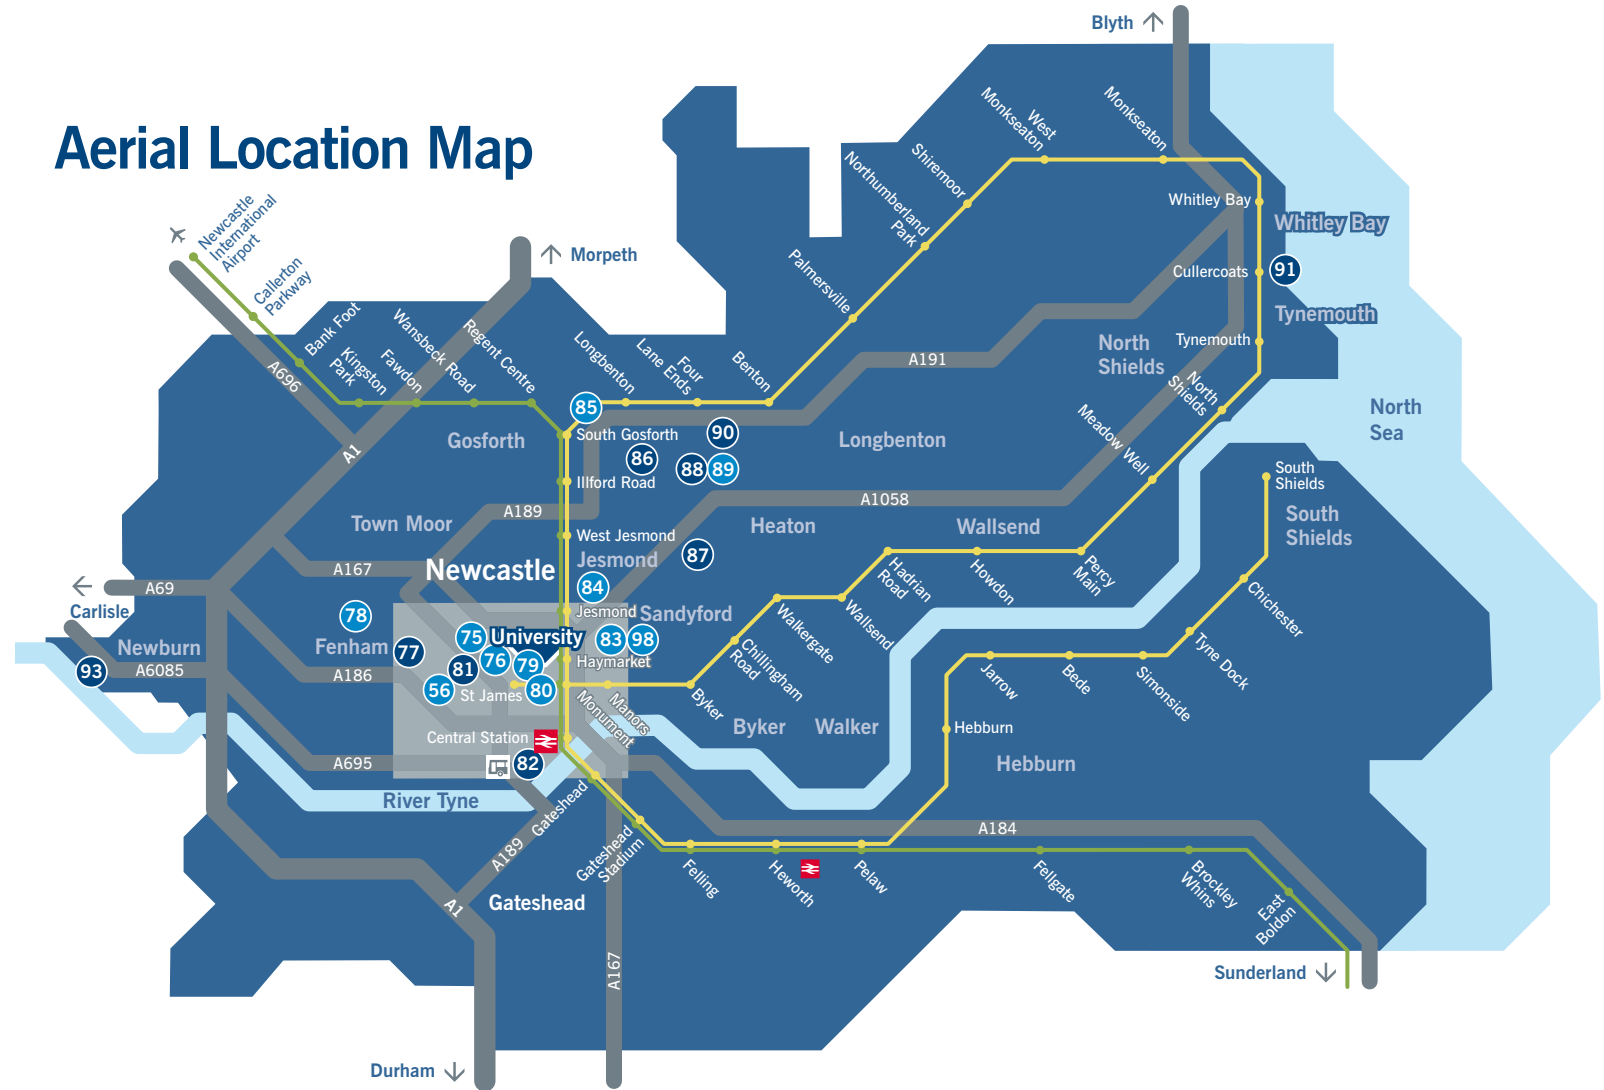

Aerial Location Key

98	Barker House	NE2 1XR
85	Bowsden Court	NE3 1RR
77	Campus for Ageing and Vitality	NE4 5PL
75	Castle Leazes and Castle Court	NE2 4NY
56	Central Link	NE4 5SA
88	Cochrane Park Sports Ground	NE7 7JX
91	Dove Marine Laboratory	NE30 4PZ
84	Easton Flats	NE2 4DY
86	Freeman Hospital	NE7 7DN
87	Heaton Sports Ground	NE6 5QQ
89	Henderson Hall	NE7 7UY
82	Institute of Genetic Medicine and NESCI at Newcastle	NE1 4EP
76	Leazes Parade	NE2 4LB
79	Leazes Terrace	NE1 4LY
90	Longbenton Sports Ground	NE6 4NU
80	Magnet Court	NE1 4SN
93	Newburn Water Sports Centre	NE15 8NL
81	Newcastle University Business School	NE1 4SE
78	St Mary's College	NE4 9YH
83	Victoria Hall	NE2 1XH

Key

	Green Metro Line (between Newcastle International Airport and Sunderland)
	Yellow Metro Line (between South Shields and the coast)
	City Centre
	Newcastle University
	Main Line Rail station
	Coach Station

Aerial Location Map

Travel Directions

Road (private transport)

The University is based right in the city centre. From the north or south follow the A1 towards Newcastle. Leave the A1 (Newcastle Western Bypass) at the junction with the A167/A696 and follow signs for the 'City Centre'. From the A167 take the exit marked 'Universities, RVI and Eldon Square', which brings you on to Clarendon Road. From the west follow the A69 to the junction with the A1, and then take the A1 northbound. Leave the A1 at the next junction, signposted 'City (West), Westerhope B6324'. Follow signs for the 'City Centre A167'. Leave at the exit marked 'Universities, RVI and Eldon Square', which brings you on to Clarendon Road.