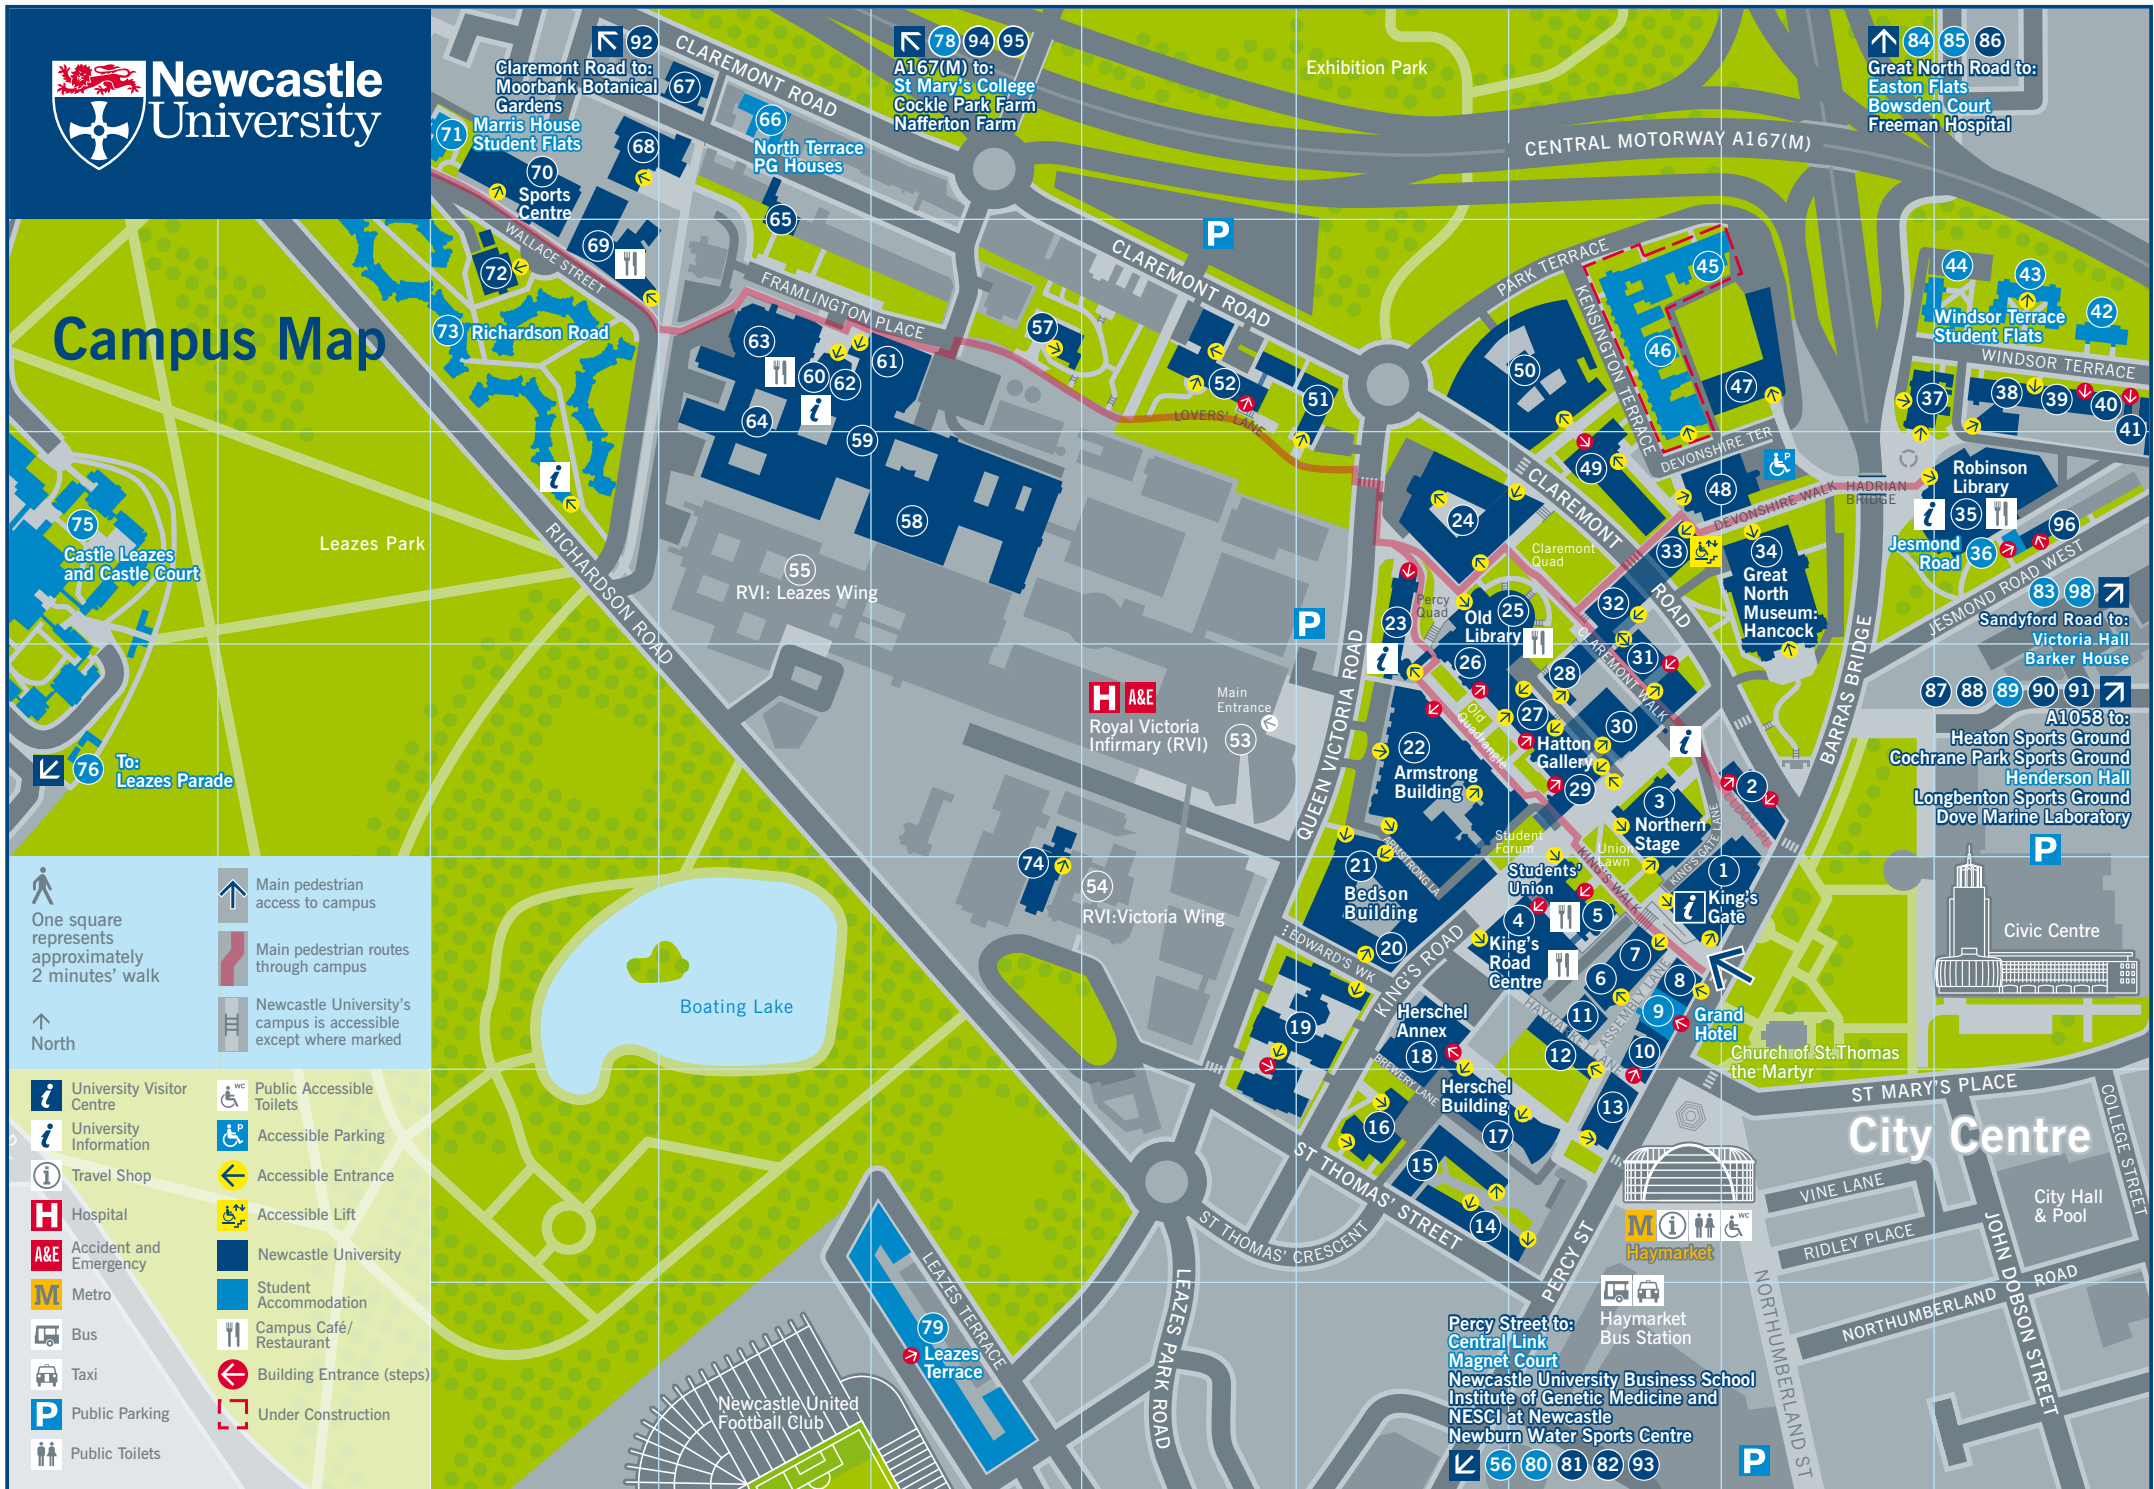

City Centre Map

 One square represents approximately 4 minutes' walk
 North

- | | |
|--|---|
|  Railway Station |  University Visitor Centre |
|  Metro |  Newcastle University |
|  Bus |  Student Accommodation |
|  Taxi |  Travel Shop |
|  Public Parking |  Hospital |
|  Accessible Parking |  Accident and Emergency |

Campus Map

One square represents approximately 2 minutes' walk	Main pedestrian access to campus
North	Main pedestrian routes through campus
Newcastle University's campus is accessible except where marked	

Aerial Location Map

Travel Directions

Road (private transport)

The University is based right in the city centre. From the north or south follow the A1 towards Newcastle. Leave the A1 (Newcastle Western Bypass) at the junction with the A167/A696 and follow signs for the 'City Centre'. From the A167 take the exit marked 'Universities, RVI and Eldon Square', which brings you on to Clarendon Road. From the west follow the A69 to the junction with the A1, and then take the A1 northbound. Leave the A1 at the next junction, signposted 'City (West), Westerhope B6324'. Follow signs for the 'City Centre A167'. Leave at the exit marked 'Universities, RVI and Eldon Square', which brings you on to Clarendon Road.

Parking

Parking is limited around the University. The public car parks on Clarendon Road (NE1 7RU) and Queen Victoria Road (NE1 4LP) are the closest to campus. City centre NCP car parks are located on John Dobson Street (NE1 8HL), New Bridge Street (NE1 8AB), and Carlol Square (NE1 6UL). As the city centre is a busy place to park, one option is to park at a nearby Metro station and travel to the University by Metro.